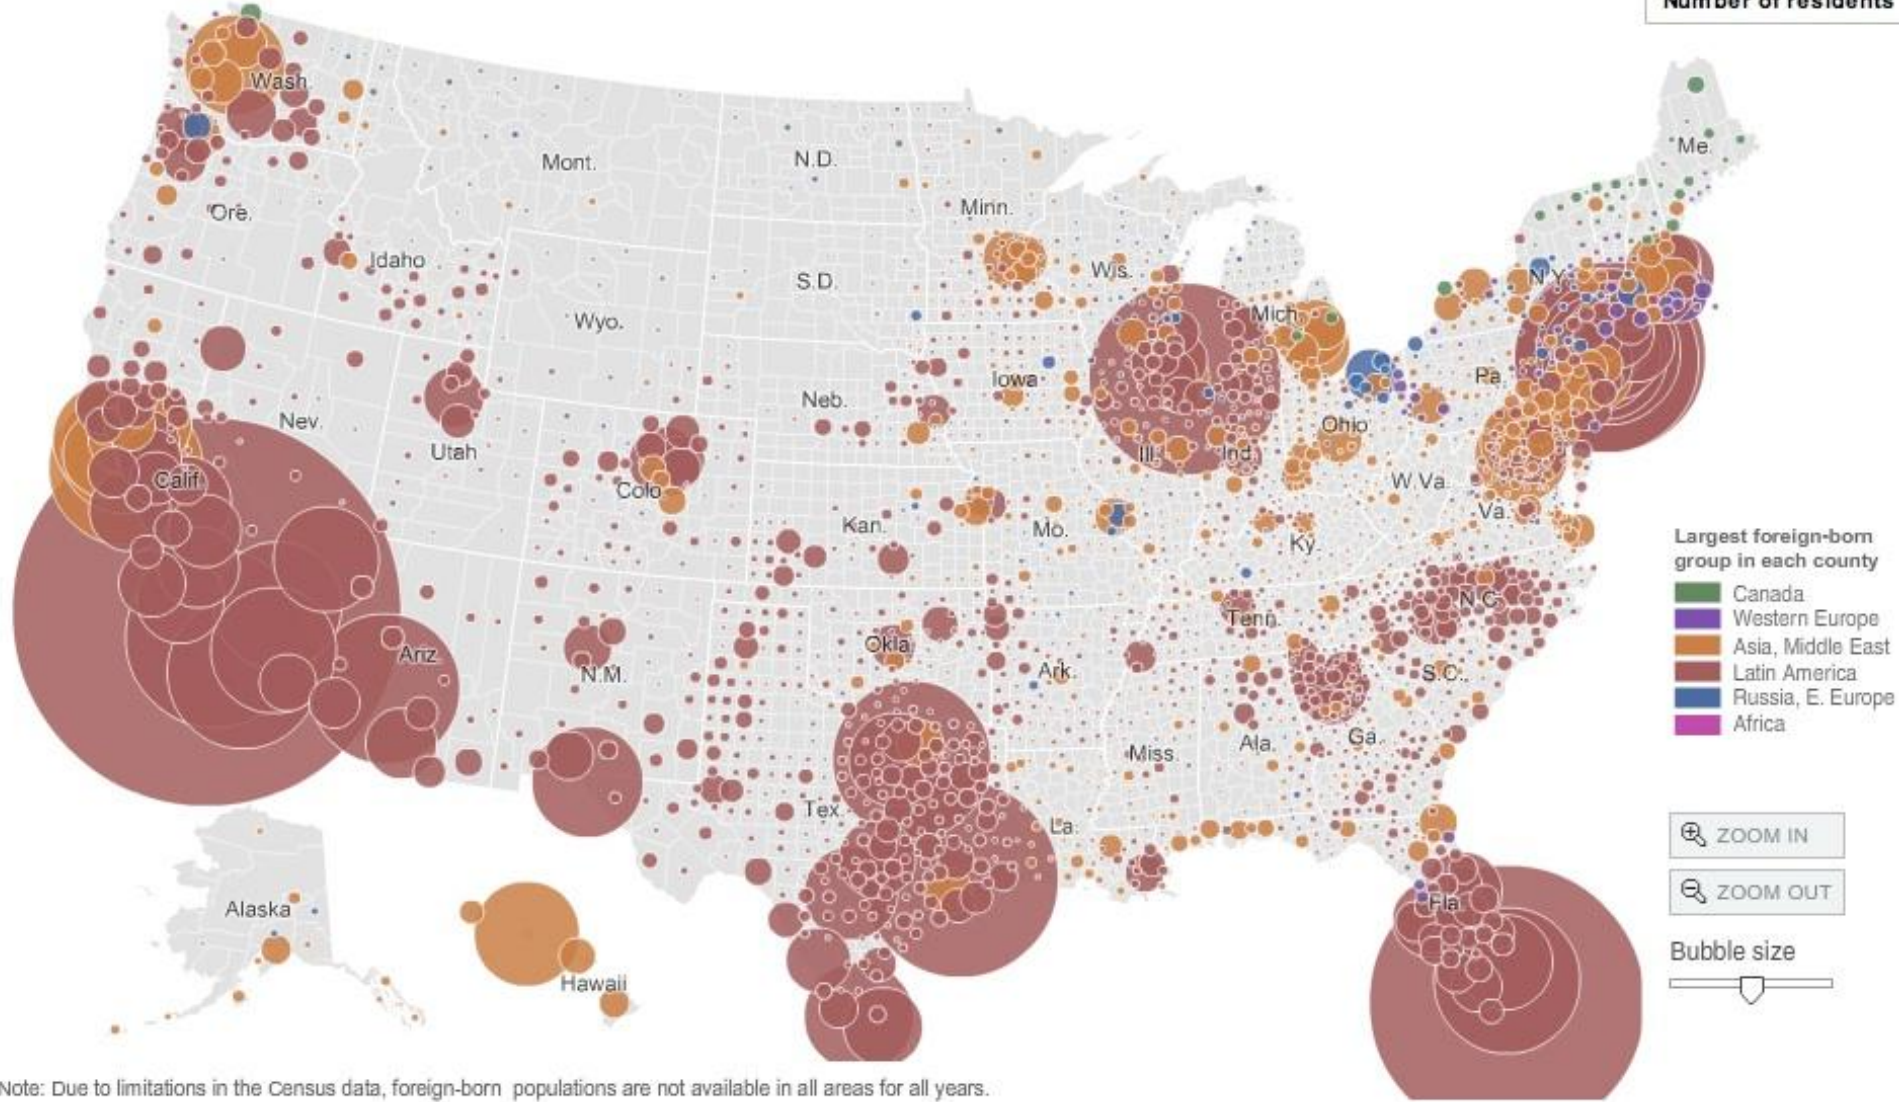

1870

Total Labor Force = 12,920,000

1910

Total Labor Force = 36,730,000

FIGURE 18-1 Changes in the American Labor Force, 1870-1910

All Countries | ▼

SHOW Percent of population
 Number of residents

Largest foreign-born group in each county

- Canada
- Western Europe
- Asia, Middle East
- Latin America
- Russia, E. Europe
- Africa

ZOOM IN

ZOOM OUT

Bubble size

All Countries | ▾

SHOW Percent of population
 Number of residents

Largest foreign-born group in each county

- Canada
- Western Europe
- Asia, Middle East
- Latin America
- Russia, E. Europe
- Africa

ZOOM IN

ZOOM OUT

Bubble size

Number of residents

Note: Due to limitations in the Census data, foreign-born populations are not available in all areas for all years.