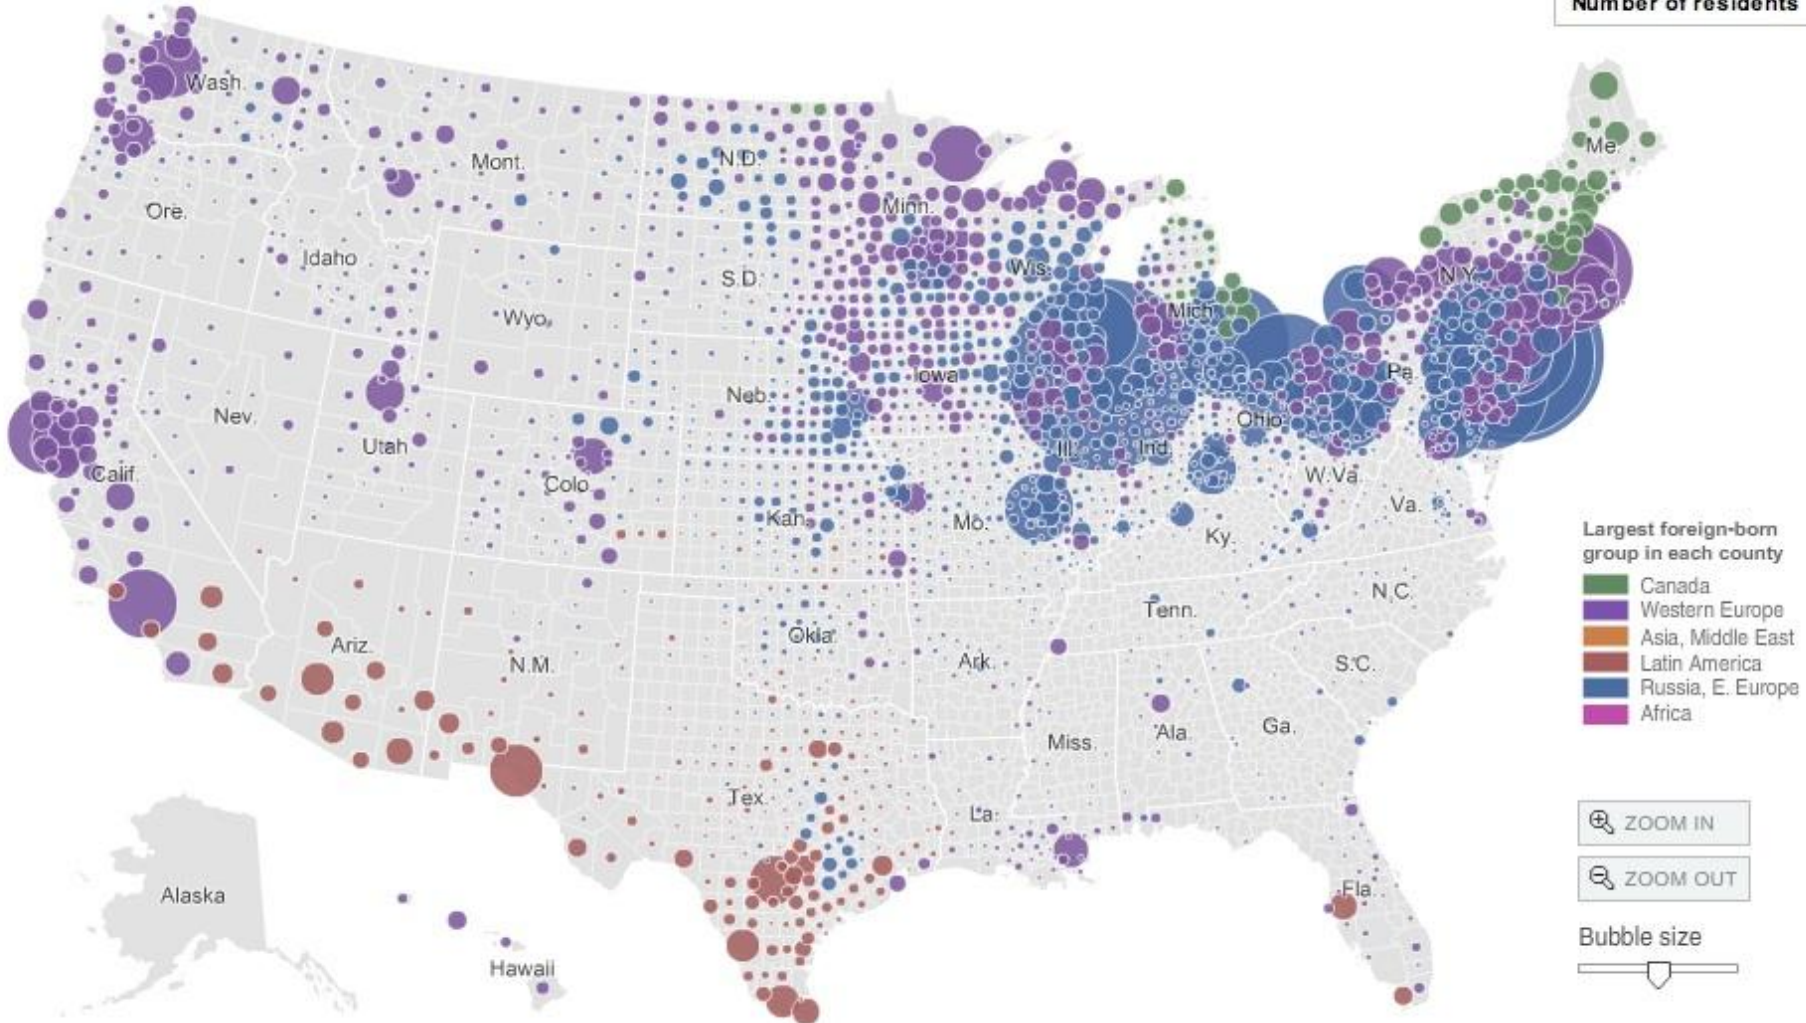

1870

Total Labor Force = 12,920,000

1910

Total Labor Force = 36,730,000

FIGURE 18-1 Changes in the American Labor Force, 1870-1910

All Countries | ▼

SHOW Percent of population
 Number of residents

Largest foreign-born group in each county

- Canada
- Western Europe
- Asia, Middle East
- Latin America
- Russia, E. Europe
- Africa

ZOOM IN

ZOOM OUT

Bubble size

All Countries | ▾

SHOW Percent of population
 Number of residents

Largest foreign-born group in each county

- Canada
- Western Europe
- Asia, Middle East
- Latin America
- Russia, E. Europe
- Africa

ZOOM IN

ZOOM OUT

Bubble size

Number of residents

Note: Due to limitations in the Census data, foreign-born populations are not available in all areas for all years.