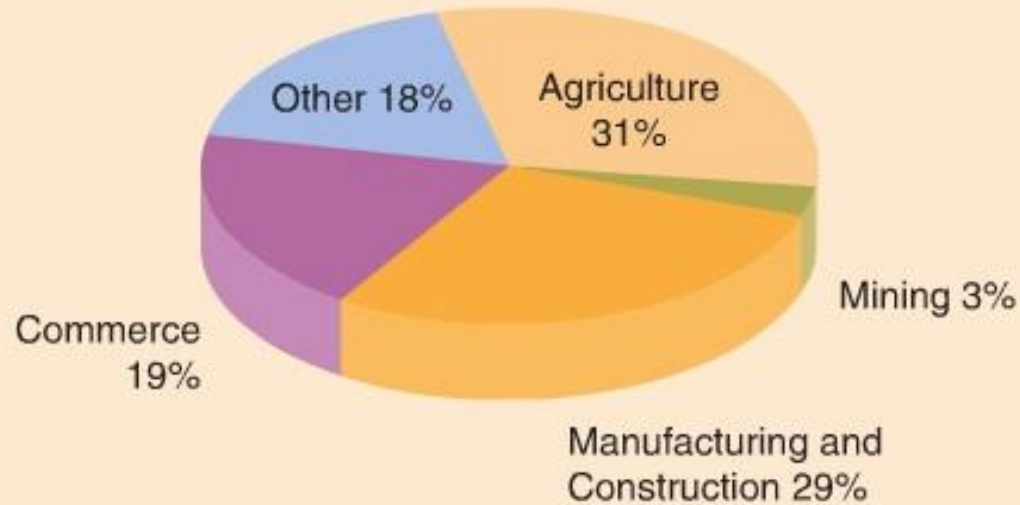

1870

Total Labor Force = 12,920,000

1910

Total Labor Force = 36,730,000

FIGURE 18-1 Changes in the American Labor Force, 1870-1910

All Countries | ▼

SHOW Percent of population
 Number of residents

Largest foreign-born group in each county