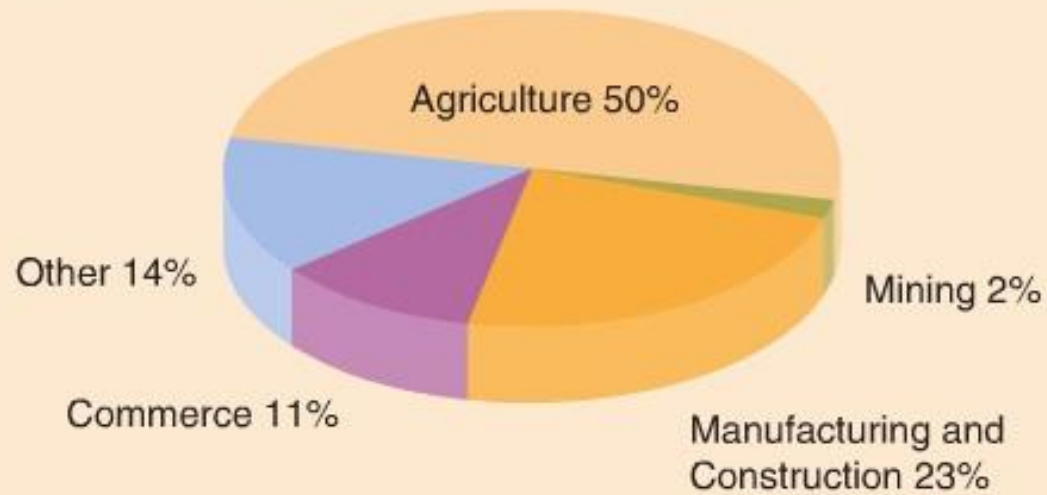

1870

Total Labor Force = 12,920,000

1910

Total Labor Force = 36,730,000

FIGURE 18-1 Changes in the American Labor Force, 1870-1910

All Countries | ▼

SHOW Percent of population
 Number of residents

Largest foreign-born group in each county