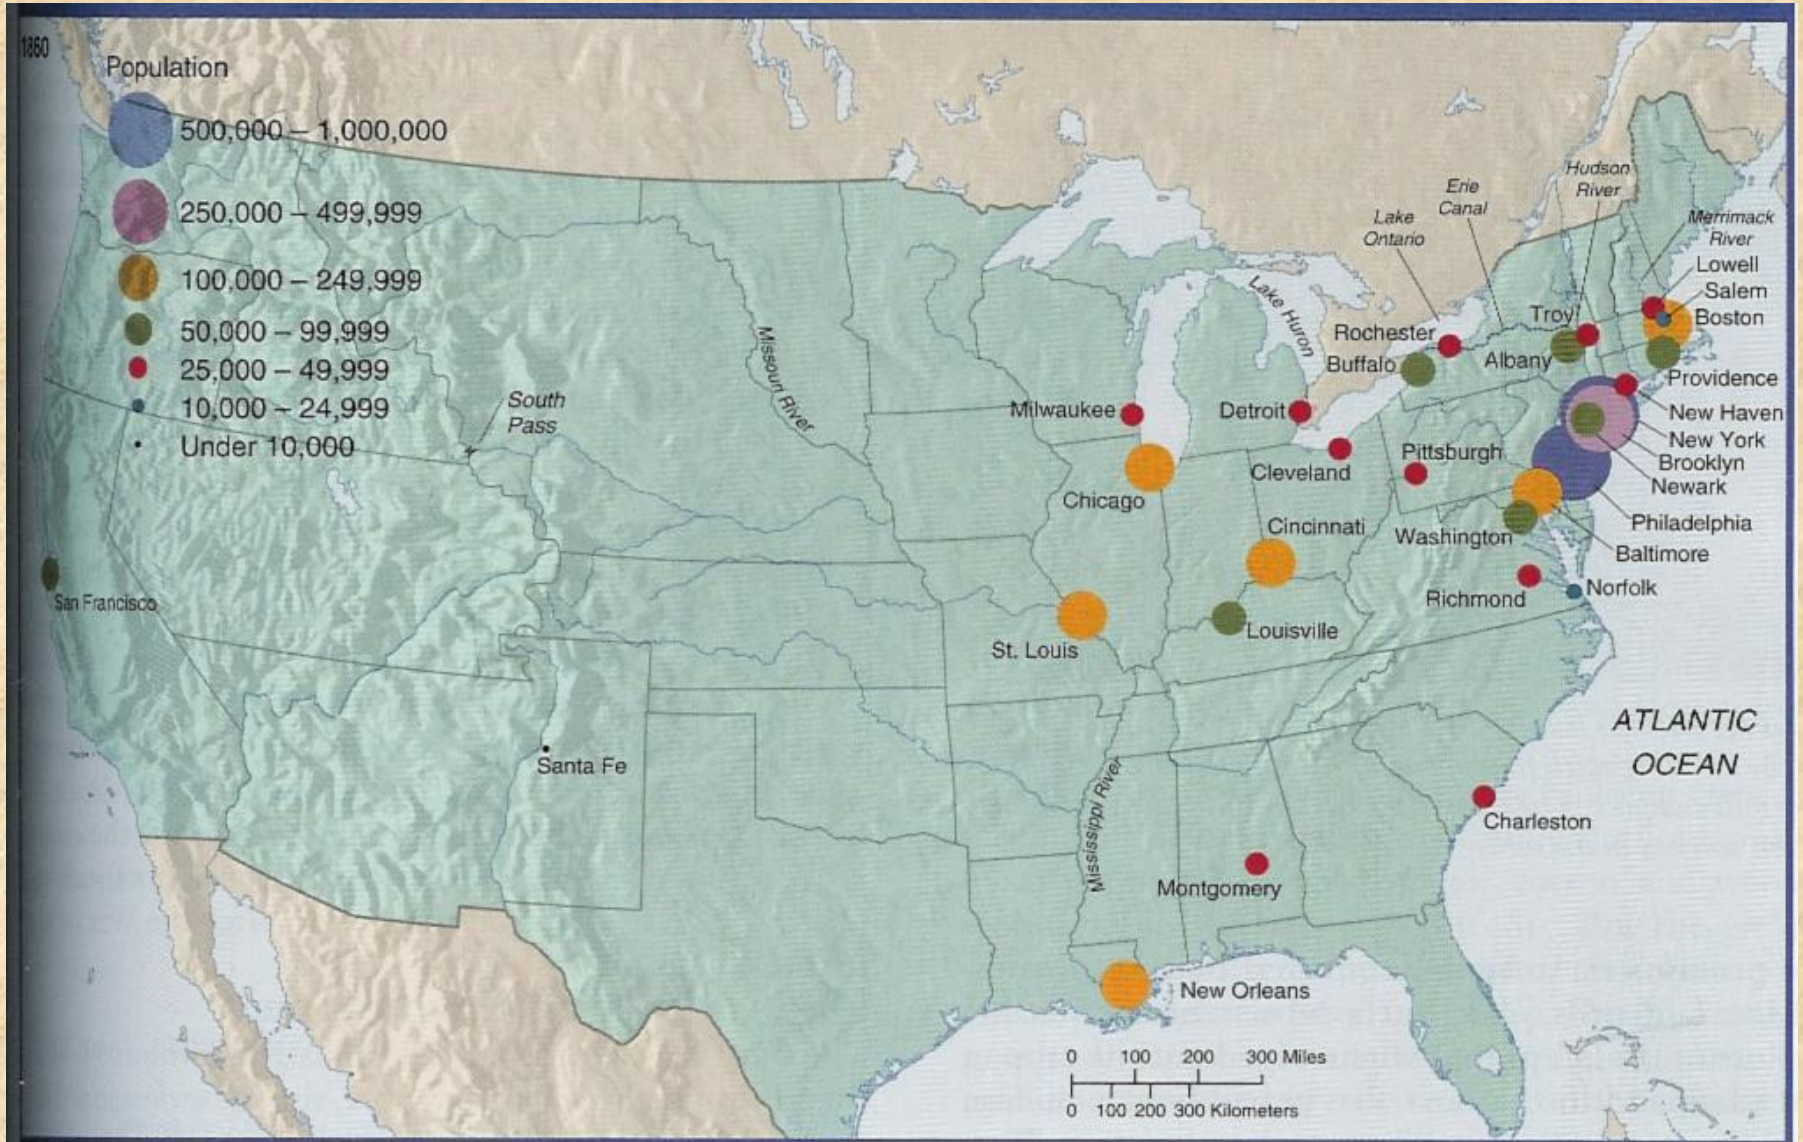

THE USUAL IRISH WAY OF DOING THINGS.

Growth of Cities, 1820-1860

Growth of Cities, 1820-1860

2645

BAKERY

NEMESIS
SMALL BREAD

PUBLISHED BY CURRIER & IVES

Copyright 1876, by Currier & Ives, N.Y.

1870

Total Labor Force = 12,920,000

1910

Total Labor Force = 36,730,000

FIGURE 18-1 Changes in the American Labor Force, 1870-1910

All Countries | ▼

SHOW Percent of population
 Number of residents

Largest foreign-born group in each county

- Canada
- Western Europe
- Asia, Middle East
- Latin America
- Russia, E. Europe
- Africa

ZOOM IN

ZOOM OUT

Bubble size

All Countries | ▾

SHOW Percent of population
 Number of residents

Largest foreign-born group in each county