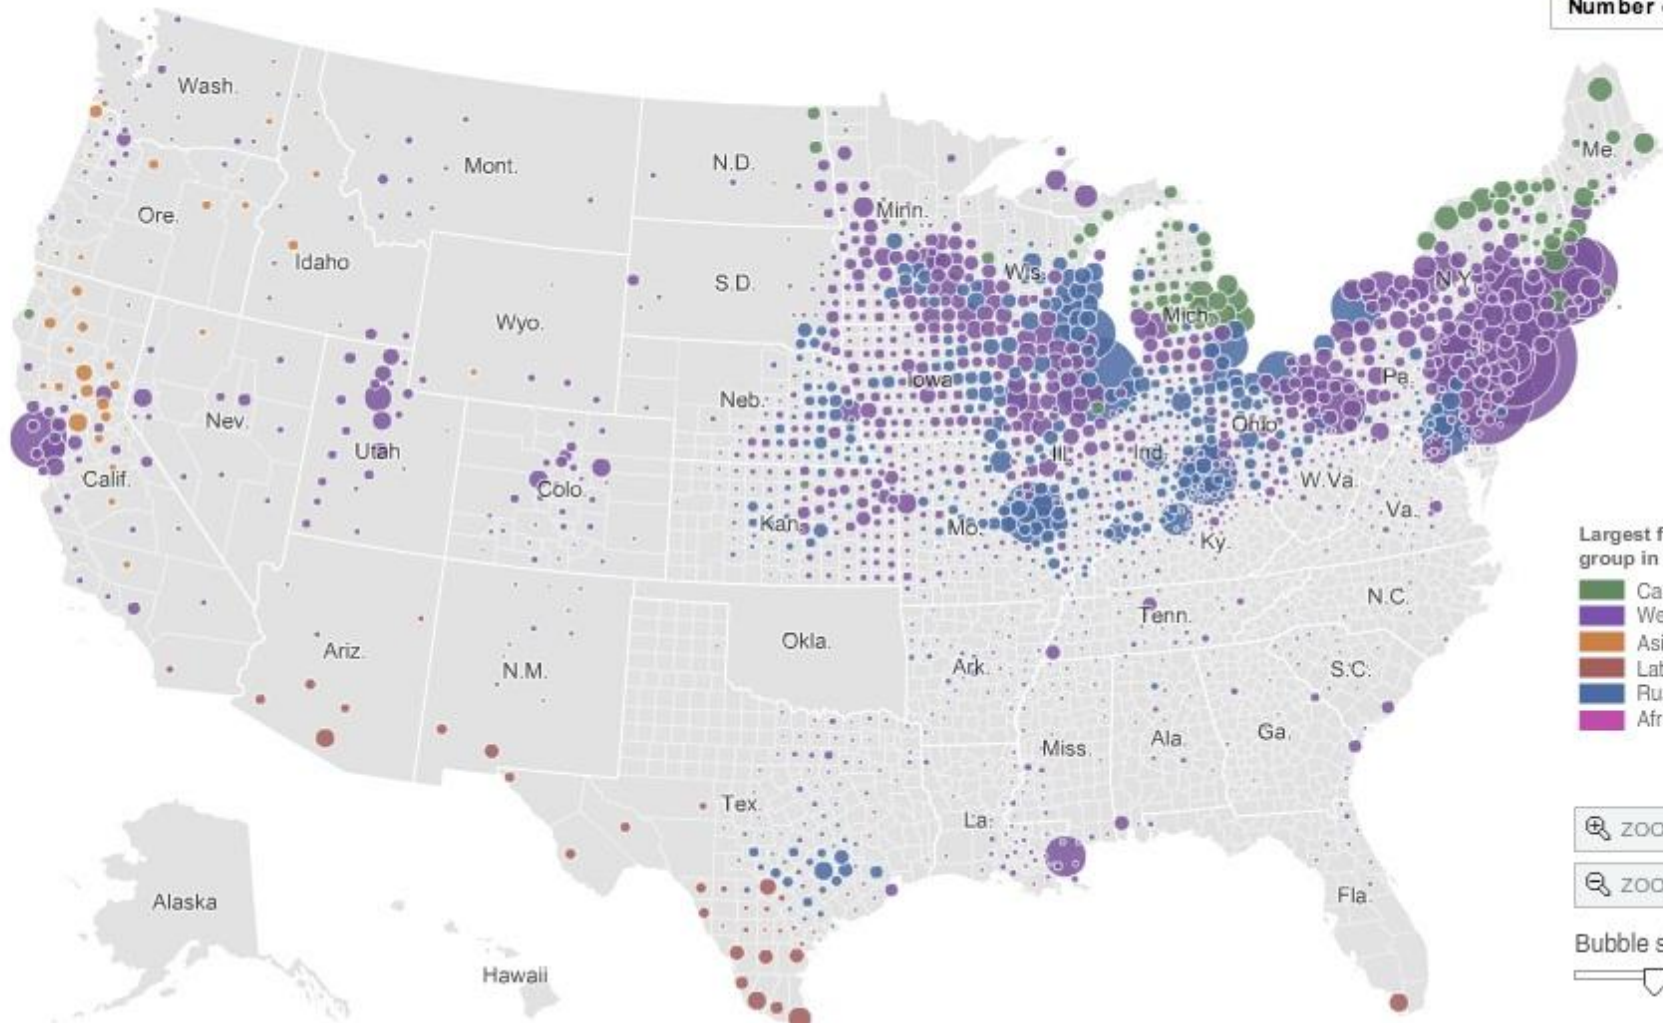

1870

Total Labor Force = 12,920,000

1910

Total Labor Force = 36,730,000

FIGURE 18-1 Changes in the American Labor Force, 1870-1910

All Countries | ▼

SHOW Percent of population
 Number of residents

Largest foreign-born group in each county

- Canada
- Western Europe
- Asia, Middle East
- Latin America
- Russia, E. Europe
- Africa

ZOOM IN

ZOOM OUT

Bubble size

All Countries | ▾

SHOW Percent of population
 Number of residents

Largest foreign-born group in each county

- Canada
- Western Europe
- Asia, Middle East
- Latin America
- Russia, E. Europe
- Africa

ZOOM IN

ZOOM OUT

Bubble size

Number of residents

Note: Due to limitations in the Census data, foreign-born populations are not available in all areas for all years.